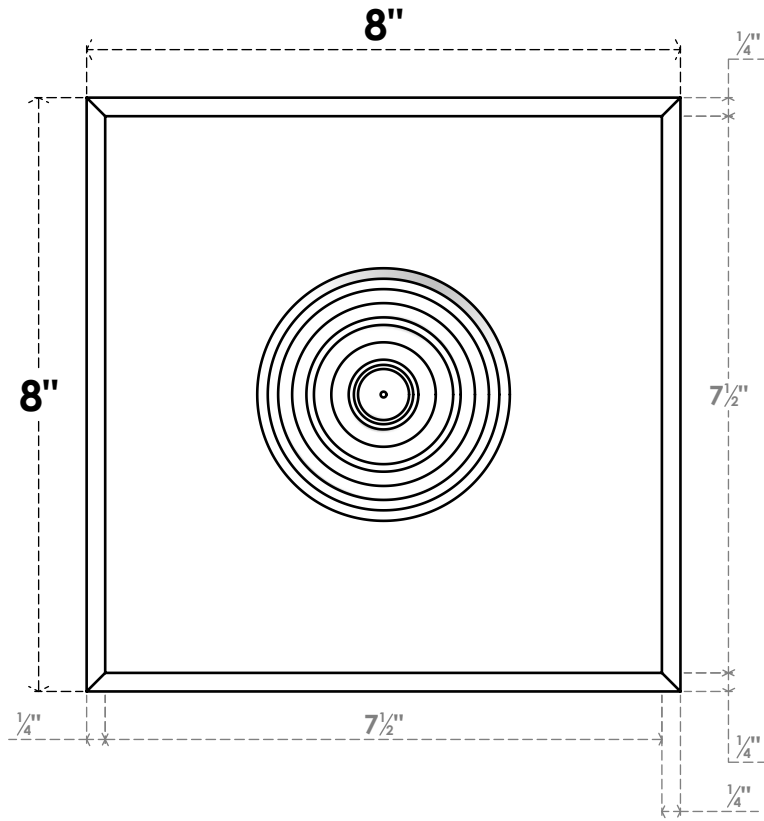

# ROSP080X080X075SDG03

8"W X 8"H X 3/4"P STANDARD SEDGWICK BULLSEYE ROSETTE WITH BEVELED EDGE, ARCHITECTURAL GRADE PVC

**FRONT**

**SIDE**

EKENA MILLWORK  
2300 WEST MAIN ST.  
CLARKSVILLE, TX 75426  
TOLL FREE: 866-607-0453  
WWW.EKENAMILLWORK.COM

**NOTES**

1. INSTALLATION TO BE COMPLETED IN ACCORDANCE WITH MANUFACTURER'S SPECIFICATIONS.
2. DRAWING MAY NOT BE TO SCALE
3. THIS DRAWING IS INTENDED FOR DESIGN AND PLANNING PURPOSES ONLY.
4. ALL INFORMATION CONTAINED HEREIN WAS CURRENT AT THE TIME OF DEVELOPMENT BUT MUST BE REVIEWED AND APPROVED BY THE PRODUCT MANUFACTURER TO BE CONSIDERED ACCURATE.
5. ARCHITECTURAL GRADE PVC PRODUCTS ARE MADE FROM EXPANDED CELLULAR PVC AND COME NATURALLY WHITE BUT MAY BE PAINTED