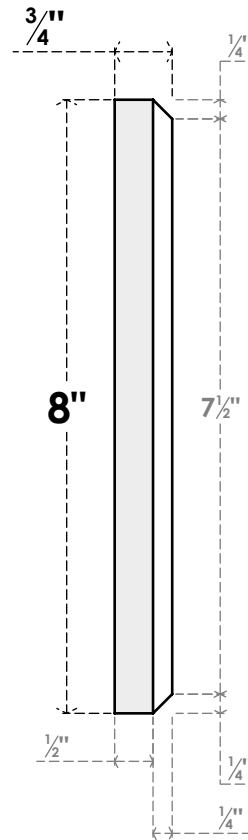

# ROSP080X080X075SDG03

8"W X 8"H X 3/4"P STANDARD SEDGWICK BULLSEYE ROSETTE WITH BEVELED EDGE, ARCHITECTURAL GRADE PVC

**FRONT**

**SIDE**

EKENA MILLWORK  
2300 WEST MAIN ST.  
CLARKSVILLE, TX 75426  
TOLL FREE: 866-607-0453  
WWW.EKENAMILLWORK.COM

**NOTES**

1. INSTALLATION TO BE COMPLETED IN ACCORDANCE WITH MANUFACTURER'S SPECIFICATIONS.
2. DRAWING MAY NOT BE TO SCALE
3. THIS DRAWING IS INTENDED FOR DESIGN AND PLANNING PURPOSES ONLY.
4. ALL INFORMATION CONTAINED HEREIN WAS CURRENT AT THE TIME OF DEVELOPMENT BUT MUST BE REVIEWED AND APPROVED BY THE PRODUCT MANUFACTURER TO BE CONSIDERED ACCURATE.
5. ARCHITECTURAL GRADE PVC PRODUCTS ARE MADE FROM EXPANDED CELLULAR PVC AND COME NATURALLY WHITE BUT MAY BE PAINTED